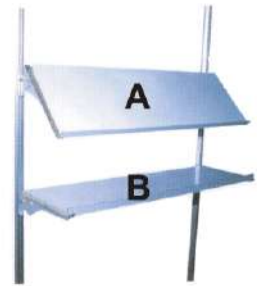

FURNITURE Catalog

Unit(mm) : W X D X H

FB-13 Premium Showcase

A:1200X550X1000 ₩200,000
B:1000X550X1000 ₩150,000

FB-14 Jewelry Showcase

960X535X1000 ₩150,000

FB-15 Storage Unit

Black / Wood

700X350X800 ₩60,000

FB-16 Display Acryl Table

φ500X750 ₩60,000

FB-17 Lighting Acryl Table

φ500X1000 ₩80,000

FB-18 Shelf

A:Slope ₩30,000
B:Flat ₩25,000

FB-19 Shelf Unit

750X350X1850 ₩50,000

FB-20 Angle Shelf

800X400X1800 ₩50,000

FB-21 Display Stand

1500X750X850 ₩50,000

FP-01 Catalogue Holder 1

260X1560 ₩20,000

FP-02 Catalogue Holder 2